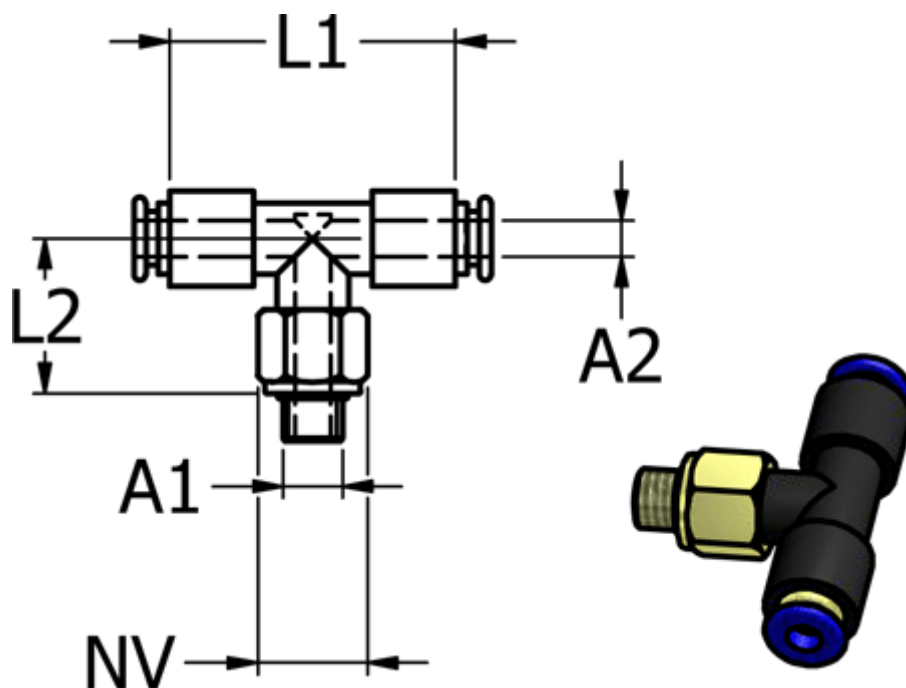

Article number: 586PB34

Description: Mini Push-in PB34, Tee, swivel, Ø4/M3/Ø4

Measures

Ext. hose diameter A2	= 4 mm
L1	= 28
L2	= 17.2
NV	= 8
Thread A1	=